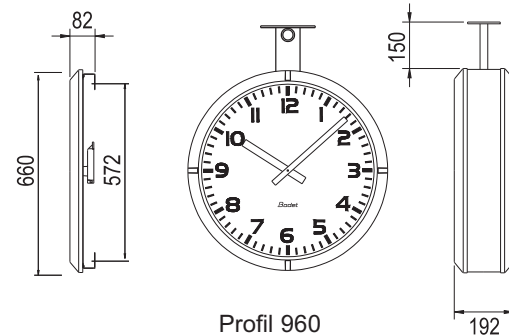

Profil 900 Indoor

Profil 930
single or double face

Profil 940
single or double face

Profil 960
single or double face

Profil 900 Outdoor

Profil 940
single or double face

Profil 960
single or double face

Profil 960
double face compact

White Black Aluminium Chromium

Choice of 3 models

- 3 dial models with arabic figures or notches. White dial with black silk screen printed and black hands.

Figures Notches DIN

Mounting and accessories

Profil 930/940/960/TGV
Double sided.
Mounting for indoor
and outdoor.

Profil 930 Hospital
Chromium plated casing

Profil 900

3 dimensions from 30 to 60 cm

Slim casing
extra flat line
Profil 930/940

Profil 930

Profil 940

Profil 960

Profil TGV

4 dimensions from 30 to 70 cm

TGV 930

TGV 940

TGV 950

TGV 970

Dark dial with yellow silk
screen printed, yellow
hands and black casing.

	Profil 900					Profil TGV			
	Indoor			Outdoor		Indoor		Outdoor	
	Profil 930	Profil 940	Profil 960	Profil 940	Profil 960	TGV 930	TGV 940	TGV 950	TGV 970
Dial diameter (mm)	278	377	570	377	570	278	377	436	650
Viewing distance (m)	20	30	60	30	60	20	30	40	70
Weight (kg)	0,8	2	6,5	2,4	15,4	1	2	9	16
Lighting	NO			NO	YES	NO		YES long life	
Weather proof	NO			YES		NO		YES	
Protection	IP 40 IK 02		IP 40 IK 08	IP 53 IK 02	IP 53 IK 08	IP 40 IK 02		IP 55 IK 07	
Movement Type									
Quartz on battery	HMS	HMS	-	HMS	-	HM	HM	-	-
Radio synchronization	HMS	HMS	-	HMS	-	HM	HM	-	-
DHF on battery	HM/HMS	HM/HMS	HM	HM	-	-	-	-	-
DHF TBT	HM/HMS	HM/HMS	HM	HM	-	-	-	-	-
AFNOR TBT	HM/HMS	HM/HMS	HM	HM	-	-	-	-	-
AFNOR 230V	-	-	-	-	HM/HMS	HM	HM	HMS	HMS
Minute 24 V	HM	HM	HM	HM	HM	HM	HM	HM	HM
NTP PoE	HM/HMS	HM/HMS	-	-	-	-	-	-	-