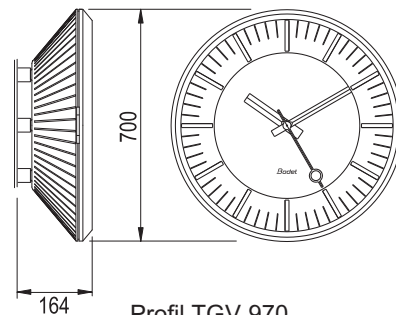

Profil TGV 970
single or double face