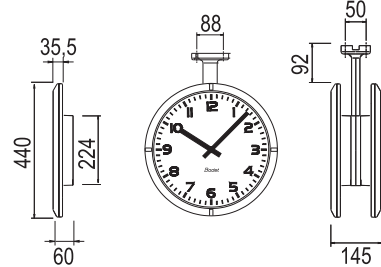

Profil 900 Indoor

Profil 930
single or double face

Profil 940
single or double face

Profil 960
single or double face

Profil 900 Outdoor

Profil 940
single or double face

Profil 960
single or double face

Profil 960
double face compact

White Black Aluminium Chromium

Choice of 3 models

- 3 dial models with arabic figures or notches. White dial with black silk screen printed and black hands.

Figures Notches DIN

Mounting and accessories

Profil 930/940/960/TGV
Double sided.
Mounting for indoor
and outdoor.

4 dimensions from 30 to 70 cm

TGV 930

TGV 940

TGV 950

TGV 970

Dark dial with yellow silk
screen printed, yellow
hands and black casing.

	Profil 900					Profil TGV			
	Indoor			Outdoor		Indoor		Outdoor	
	Profil 930	Profil 940	Profil 960	Profil 940	Profil 960	TGV 930	TGV 940	TGV 950	TGV 970
Dial diameter (mm)	278	377	570	377	570	278	377	436	650
Viewing distance (m)	20	30	60	30	60	20	30	40	70
Weight (kg)	0,8	2	6,5	2,4	15,4	1	2	9	16
Lighting	NO			NO	YES	NO		YES long life	
Weather proof	NO			YES		NO		YES	
Protection	IP 40 IK 02		IP 40 IK 08	IP 53 IK 02	IP 53 IK 08	IP 40 IK 02		IP 55 IK 07	
Movement Type									
Quartz on battery	HMS	HMS	-	HMS	-	HM	HM	-	-
Radio synchronization	HMS	HMS	-	HMS	-	HM	HM	-	-
DHF on battery	HM/HMS	HM/HMS	HM	HM	-	-	-	-	-
DHF TBT	HM/HMS	HM/HMS	HM	HM	-	-	-	-	-
AFNOR TBT	HM/HMS	HM/HMS	HM	HM	-	-	-	-	-
AFNOR 230V	-	-	-	-	HM/HMS	HM	HM	HMS	HMS
Minute 24 V	HM	HM	HM	HM	HM	HM	HM	HM	HM
NTP PoE	HM/HMS	HM/HMS	-	-	-	-	-	-	-