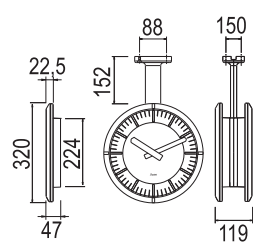

Profil TGV

Profil TGV 930
single or double face