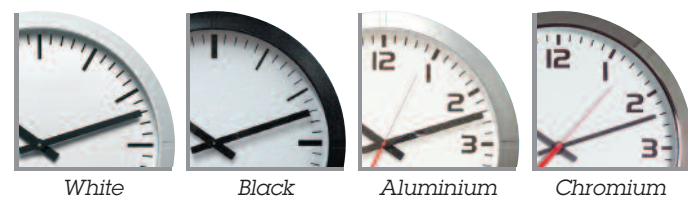

Tel. (33) 2 41 71 72 00
Fax (33) 2 41 71 72 02
export@bodet.com
www.bodet.com

Spiralizer - 02 41 55 06 35 - Ref. 653201 G10908

Profil

Choice of 4 colours

- 4 casing colours for 930/940 indoor. Profil 940/960 only available in white casing for outdoor models.

White Black Aluminium Chromium

Choice of 3 models

- 3 dial models with arabic figures or notches. White dial with black silk screen printed and black hands.

Figures Notches DIN

Mounting and accessories

Profil 930/940/960/TGV
Double sided.
Mounting for indoor
and outdoor.