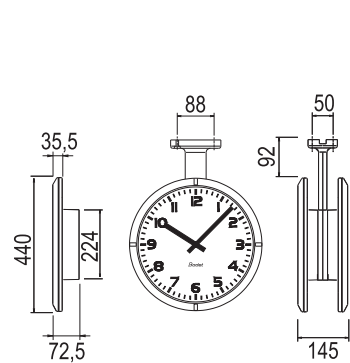

Profil 900 Indoor

Profil 930
single or double face

Profil 940
single or double face

Profil 960
single or double face

Profil 900 Outdoor

Profil 940
single or double face

Profil 960
single or double face

Profil 960
double face compact

White Black Aluminium Chromium

Choice of 3 models

- 3 dial models with arabic figures or notches. White dial with black silk screen printed and black hands.

Figures Notches DIN

Mounting and accessories

Profil 930/940/960/TGV
Double sided.
Mounting for indoor
and outdoor.

Profil 930 Hospital
Chromium plated casing

Profil 900

3 dimensions from 30 to 60 cm

Slim casing
extra flat line
Profil 930/940

Profil 930

Profil 940

Profil 960

Profil TGV

4 dimensions from 30 to 70 cm

TGV 930

TGV 940

TGV 950

TGV 970

Dark dial with yellow silk
screen printed, yellow
hands and black casing.

	Profil 900					Profil TGV			
	Indoor			Outdoor		Indoor		Outdoor	
	Profil 930	Profil 940	Profil 960	Profil 940	Profil 960	TGV 930	TGV 940	TGV 950	TGV 970
Dial diameter (mm)	278	377	570	377	570	278	377	436	650
Viewing distance (m)	20	30	60	30	60	20	30	40	70
Weight (kg)	0,8	2	6,5	2,4	15,4	1	2	9	16
Lighting	NO			NO	YES	NO		YES long life	
Weather proof	NO			YES		NO		YES	
Protection	IP 40 IK 02		IP 40 IK 08	IP 53 IK 02	IP 53 IK 08	IP 40 IK 02		IP 55 IK 07	
Movement Type									
Quartz on battery	HMS	HMS	-	HMS	-	HM	HM	-	-
Radio synchronization	HMS	HMS	-	HMS	-	HM	HM	-	-
DHF on battery	HM/HMS	HM/HMS	HM	HM	-	-	-	-	-
DHF TBT	HM/HMS	HM/HMS	HM	HM	-	-	-	-	-
AFNOR TBT	HM/HMS	HM/HMS	HM	HM	-	-	-	-	-
AFNOR 230V	-	-	-	-	HM/HMS	HM	HM	HMS	HMS
Minute 24 V	HM	HM	HM	HM	HM	HM	HM	HM	HM
NTP PoE	HM/HMS	HM/HMS	-	-	-	-	-	-	-