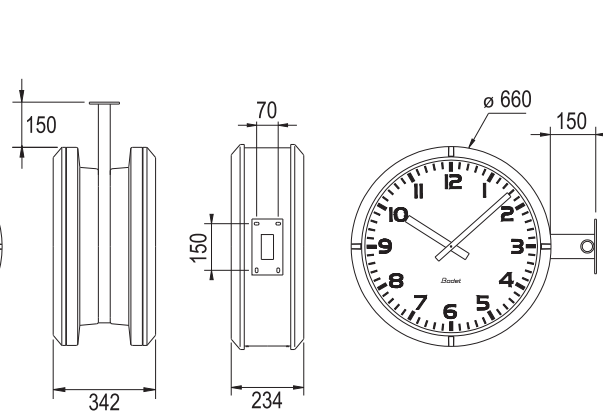

Profil 900 Indoor

Profil 930
single or double face

Profil 940
single or double face

Profil 960
single or double face

Profil 900 Outdoor

Profil 940
single or double face

Profil 960
single or double face

Profil 960
double face compact

White Black Aluminium Chromium

Choice of 3 models

- 3 dial models with arabic figures or notches. White dial with black silk screen printed and black hands.

Figures Notches DIN

Mounting and accessories

Profil 930/940/960/TGV
Double sided.
Mounting for indoor
and outdoor.

Profil 930 Hospital
Chromium plated casing

Profil 900

3 dimensions from 30 to 60 cm

Slim casing
extra flat line
Profil 930/940

Profil 930

Profil 940

Profil 960

Profil TGV

4 dimensions from 30 to 70 cm

TGV 930

TGV 940

TGV 950

TGV 970

Dark dial with yellow silk
screen printed, yellow
hands and black casing.

	Profil 900					Profil TGV			
	Indoor			Outdoor		Indoor		Outdoor	
	Profil 930	Profil 940	Profil 960	Profil 940	Profil 960	TGV 930	TGV 940	TGV 950	TGV 970
Dial diameter (mm)	278	377	570	377	570	278	377	436	650
Viewing distance (m)	20	30	60	30	60	20	30	40	70
Weight (kg)	0,8	2	6,5	2,4	15,4	1	2	9	16
Lighting	NO			NO	YES	NO		YES long life	
Weather proof	NO			YES		NO		YES	
Protection	IP 40 IK 02		IP 40 IK 08	IP 53 IK 02	IP 53 IK 08	IP 40 IK 02		IP 55 IK 07	
Movement Type									
Quartz on battery	HMS	HMS	-	HMS	-	HM	HM	-	-
Radio synchronization	HMS	HMS	-	HMS	-	HM	HM	-	-
DHF on battery	HM/HMS	HM/HMS	HM	HM	-	-	-	-	-
DHF TBT	HM/HMS	HM/HMS	HM	HM	-	-	-	-	-
AFNOR TBT	HM/HMS	HM/HMS	HM	HM	-	-	-	-	-
AFNOR 230V	-	-	-	-	HM/HMS	HM	HM	HMS	HMS
Minute 24 V	HM	HM	HM	HM	HM	HM	HM	HM	HM
NTP PoE	HM/HMS	HM/HMS	-	-	-	-	-	-	-