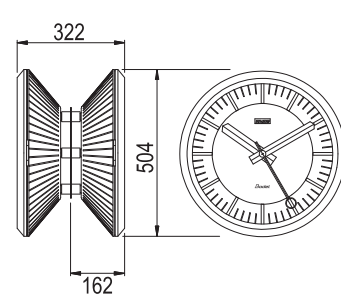

Profil TGV 950
single or double face