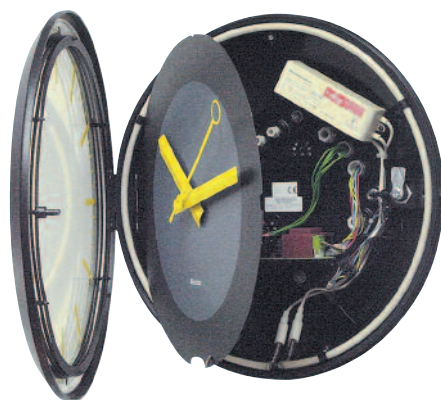

White Black Aluminium Chromium

Choice of 3 models

- 3 dial models with arabic figures or notches. White dial with black silk screen printed and black hands.

Figures Notches DIN

Mounting and accessories

Profil 930/940/960/TGV
Double sided.
Mounting for indoor
and outdoor.

Profil 930/940/TGV 930/940
Secure wall fixing bracket

Profil TGV 950/970
Double sided
mounting on a chain.

Profil 960
Hinged arm system
Easy and safe.

Profil TGV 950/970
Hinged opening system
Easy and safe

Profil 930 Hospital
Chromium plated casing

Profil 900

3 dimensions from 30 to 60 cm

Slim casing
extra flat line
Profil 930/940

Profil 930

Profil 940

Profil 960

Profil TGV