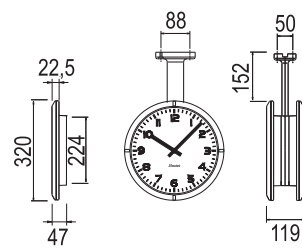

Profil 900 Indoor

Profil 930
single or double face

Profil 940
single or double face

Profil 960
single or double face

Profil 900 Outdoor

Profil 940
single or double face

Profil 960
single or double face

Profil 960
double face compact

White Black Aluminium Chromium

Choice of 3 models

- 3 dial models with arabic figures or notches. White dial with black silk screen printed and black hands.

Figures Notches DIN

Mounting and accessories

Profil 930/940/960/TGV
Double sided.
Mounting for indoor
and outdoor.

Profil 930 Hospital
Chromium plated casing

Profil 900

3 dimensions from 30 to 60 cm

Slim casing
extra flat line
Profil 930/940

Profil 930

Profil 940

Profil 960

Profil TGV

4 dimensions from 30 to 70 cm

TGV 930

TGV 940

TGV 950

TGV 970

Dark dial with yellow silk
screen printed, yellow
hands and black casing.

	Profil 900					Profil TGV			
	Indoor			Outdoor		Indoor		Outdoor	
	Profil 930	Profil 940	Profil 960	Profil 940	Profil 960	TGV 930	TGV 940	TGV 950	TGV 970
Dial diameter (mm)	278	377	570	377	570	278	377	436	650
Viewing distance (m)	20	30	60	30	60	20	30	40	70
Weight (kg)	0,8	2	6,5	2,4	15,4	1	2	9	16
Lighting	NO			NO	YES	NO		YES long life	
Weather proof	NO			YES		NO		YES	
Protection	IP 40 IK 02		IP 40 IK 08	IP 53 IK 02	IP 53 IK 08	IP 40 IK 02		IP 55 IK 07	
Movement Type									
Quartz on battery	HMS	HMS	-	HMS	-	HM	HM	-	-
Radio synchronization	HMS	HMS	-	HMS	-	HM	HM	-	-
DHF on battery	HM/HMS	HM/HMS	HM	HM	-	-	-	-	-
DHF TBT	HM/HMS	HM/HMS	HM	HM	-	-	-	-	-
AFNOR TBT	HM/HMS	HM/HMS	HM	HM	-	-	-	-	-
AFNOR 230V	-	-	-	-	HM/HMS	HM	HM	HMS	HMS
Minute 24 V	HM	HM	HM	HM	HM	HM	HM	HM	HM
NTP PoE	HM/HMS	HM/HMS	-	-	-	-	-	-	-