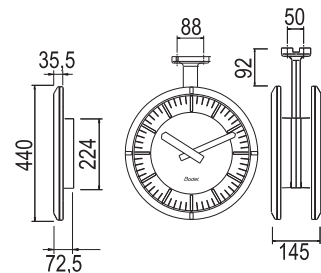

Profil TGV 940
single or double face